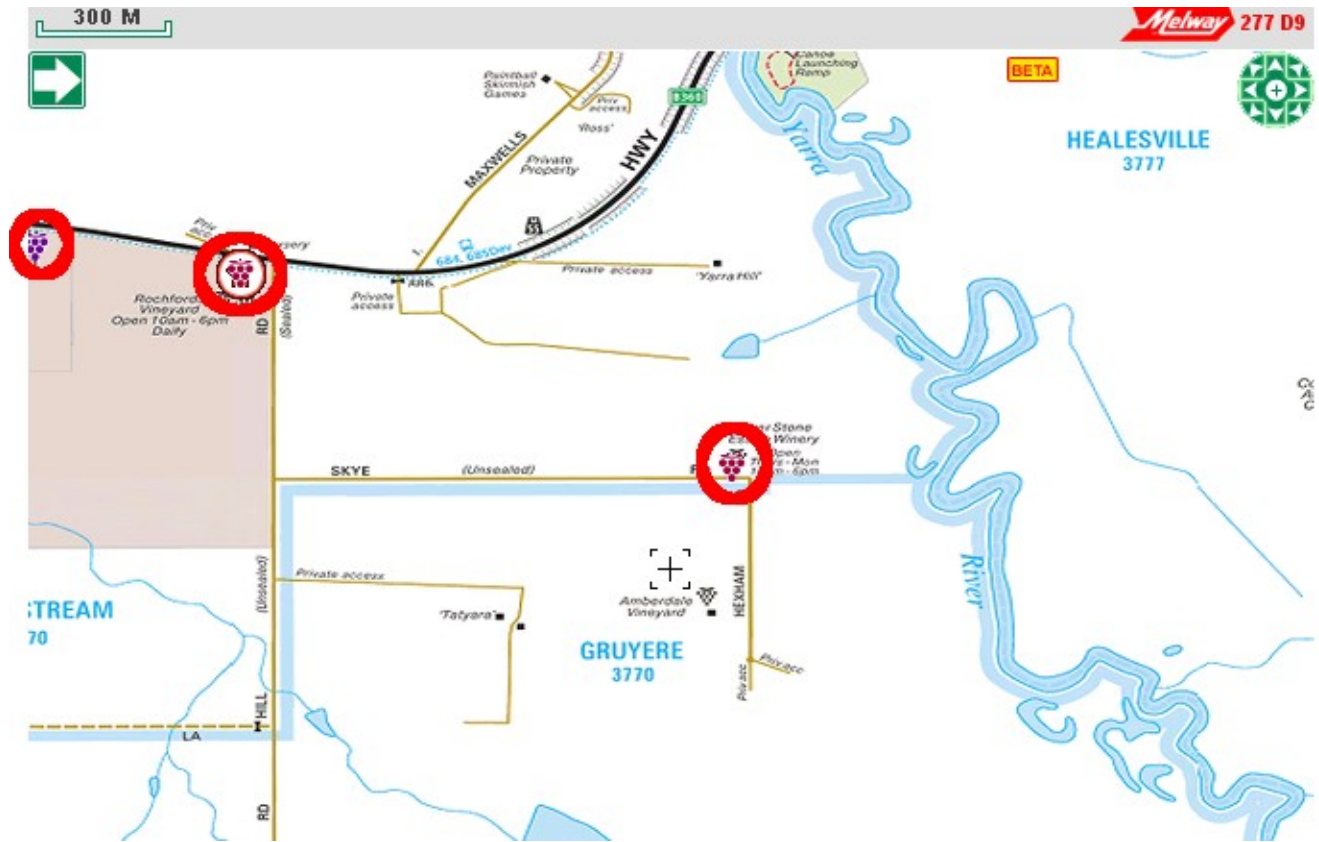

Open [street-directory.com.au](http://street-directory.com.au) map page.

The screenshot shows the 'Yarra Ranges Shire > Coldstream' map page. On the left, the 'Layers' panel is visible with the following options:

The main map area displays a satellite-style view of the Coldstream region. The map includes labels for 'Rochford Wines', 'HEALESVILLE 3777', 'GRUYERE 3770', and 'River Stone Estate Winery'. A red star icon is placed on the map, and a scale bar indicates 300 meters. The map also shows various roads like 'MAXWELLS HWY' and 'SKYE RD', and features like 'Private access' and 'Nursery'.

This will bring up the “Wineries layer” on the map.

Click on one of the “winery icon”, will bring up a pop up description.

**River Stone Estate Wineries** - 105 Skye Road, Coldstream, Yarra Valley, Victoria 3770

Situated in the heart of the Yarra Valley on the banks of the Yarra River at Coldstream, RiverStone Estate produces only premium quality wines for the domestic and international markets. [\[See Details\]](#)